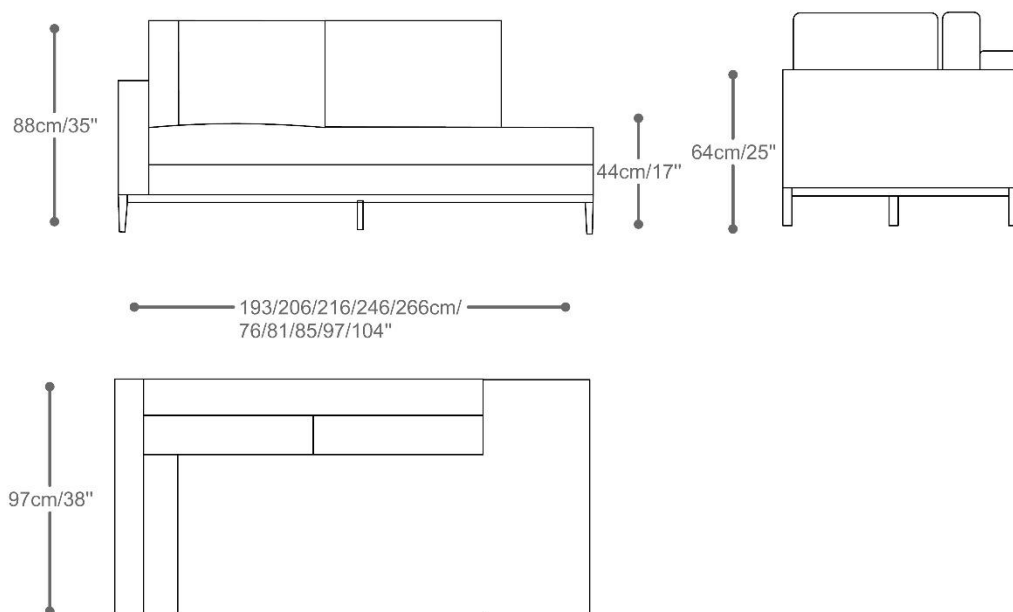

BRETON

SOFA
BUZIOS

SOFÁ
BUZIOS

BRETON

Com 2 braços

— 180/190/200/210/220/230/240/250/260/270/280/290/300cm/
70/75/79/53/87/90/95/95/102/106/110/114/118" —

Com 1 braço

— 163/183/203/223cm/
64/72/80/88" —

SOFÁ
BUZIOS

BRETON

Canto extendido

Canto chaise +puff terminal

SOFÁ
BUZIOS

BRETON

1l com 2 braços

90/100/110/160cm/
35/40/43/63"

Chaise com 1 braço

90/100/110/120/130cm/
35/40/43/47/51"

SOFÁ
BUZIOS

BRETON

Diferenciais:

- Opção de capa solta

SOFÁ
BUZIOS

BRETON