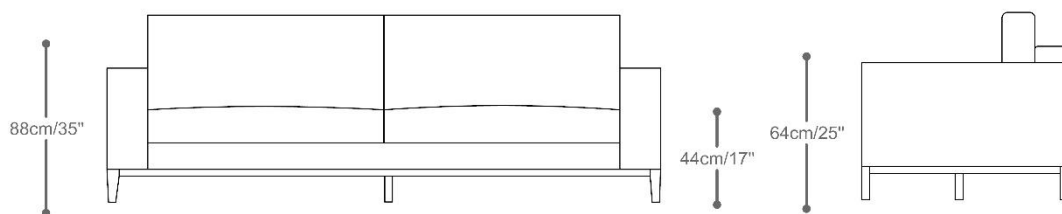

BRETON

SOFA
BUZIOS

SOFÁ
BUZIOS

BRETON

Com 2 braços

— 180/190/200/210/220/230/240/250/260/270/280/290/300cm/
70/75/79/53/87/90/95/95/102/106/110/114/118" —

Com 1 braço

— 163/183/203/223cm/
64/72/80/88" —

SOFÁ
BUZIOS

BRETON

Canto extendido

Canto chaise +puff terminal

SOFÁ
BUZIOS

BRETON

1l com 2 braços

90/100/110/160cm/
35/40/43/63"

Chaise com 1 braço

90/100/110/120/130cm/
35/40/43/47/51"

SOFÁ
BUZIOS

BRETON

Diferenciais:

- Opção de capa solta

SOFÁ
BUZIOS

BRETON