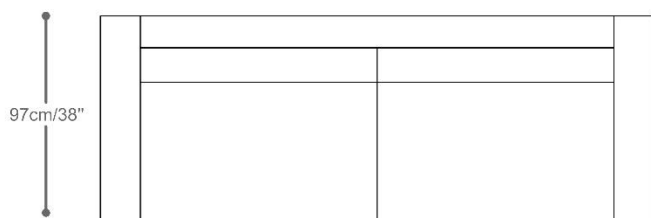

BRETON

SOFA
BUZIOS

SOFÁ
BUZIOS

BRETON

Com 2 braços

— 180/190/200/210/220/230/240/250/260/270/280/290/300cm/
70/75/79/53/87/90/95/95/102/106/110/114/118" —

Com 1 braço

— 163/183/203/223cm/
64/72/80/88" —

SOFÁ
BUZIOS

BRETON

Canto extendido

Canto chaise +puff terminal

SOFÁ
BUZIOS

BRETON

1l com 2 braços

90/100/110/160cm/
35/40/43/63"

Chaise com 1 braço

90/100/110/120/130cm/
35/40/43/47/51"

SOFÁ
BUZIOS

BRETON

Diferenciais:

- Opção de capa solta

SOFÁ
BUZIOS

BRETON