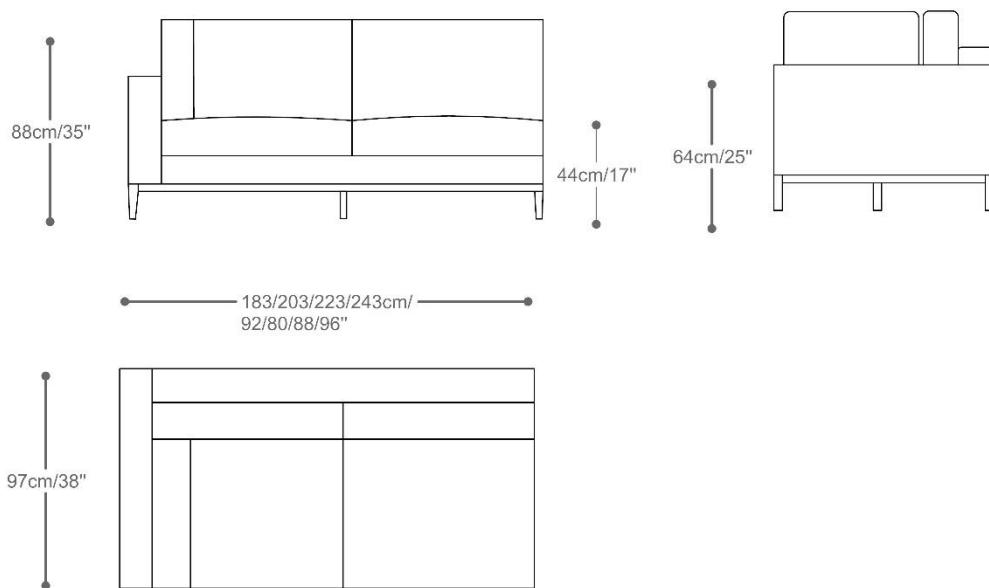

BRETON

SOFA
BUZIOS

SOFÁ
BUZIOS

BRETON

Com 2 braços

— 180/190/200/210/220/230/240/250/260/270/280/290/300cm/
70/75/79/53/87/90/95/95/102/106/110/114/118" —

Com 1 braço

— 163/183/203/223cm/
64/72/80/88" —

SOFÁ
BUZIOS

BRETON

Canto extendido

Canto chaise +puff terminal

SOFÁ
BUZIOS

BRETON

1l com 2 braços

90/100/110/160cm/
35/40/43/63"

Chaise com 1 braço

90/100/110/120/130cm/
35/40/43/47/51"

SOFÁ
BUZIOS

BRETON

Diferenciais:

- Opção de capa solta

SOFÁ
BUZIOS

BRETON