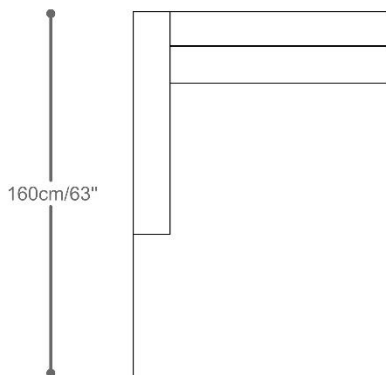

BRETON

SOFA
BUZIOS

SOFÁ
BUZIOS

BRETON

Com 2 braços

— 180/190/200/210/220/230/240/250/260/270/280/290/300cm/
70/75/79/53/87/90/95/95/102/106/110/114/118" —

Com 1 braço

— 163/183/203/223cm/
64/72/80/88" —

SOFÁ
BUZIOS

BRETON

Canto extendido

Canto chaise +puff terminal

SOFÁ
BUZIOS

BRETON

1l com 2 braços

90/100/110/160cm/
35/40/43/63"

Chaise com 1 braço

90/100/110/120/130cm/
35/40/43/47/51"

SOFÁ
BUZIOS

BRETON

Diferenciais:

- Opção de capa solta

SOFÁ
BUZIOS

BRETON