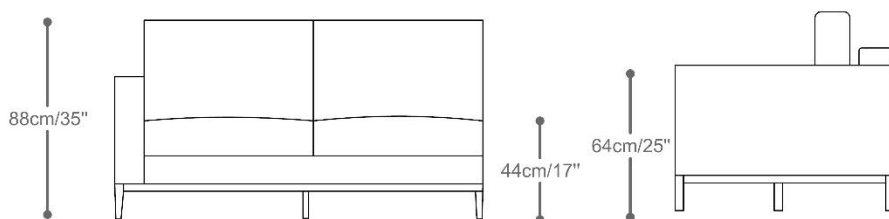

BRETON

SOFA
BUZIOS

SOFÁ
BUZIOS

BRETON

Com 2 braços

— 180/190/200/210/220/230/240/250/260/270/280/290/300cm/
70/75/79/53/87/90/95/95/102/106/110/114/118" —

Com 1 braço

— 163/183/203/223cm/
64/72/80/88" —

SOFÁ
BUZIOS

BRETON

Canto extendido

Canto chaise +puff terminal

SOFÁ
BUZIOS

BRETON

1l com 2 braços

90/100/110/160cm/
35/40/43/63"

Chaise com 1 braço

90/100/110/120/130cm/
35/40/43/47/51"

SOFÁ
BUZIOS

BRETON

Diferenciais:

- Opção de capa solta

SOFÁ
BUZIOS

BRETON