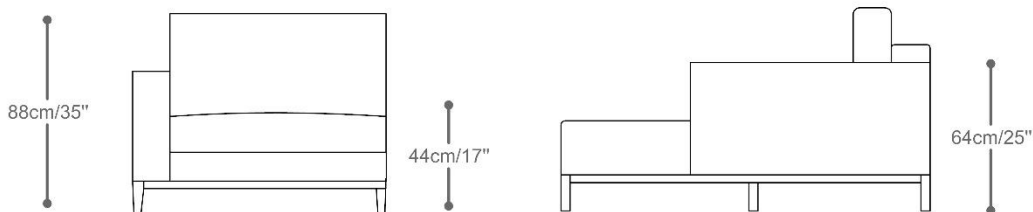

BRETON

SOFA
BUZIOS

SOFÁ
BUZIOS

BRETON

Com 2 braços

— 180/190/200/210/220/230/240/250/260/270/280/290/300cm/
70/75/79/53/87/90/95/95/102/106/110/114/118" —

Com 1 braço

— 163/183/203/223cm/
64/72/80/88" —

SOFÁ
BUZIOS

BRETON

Canto extendido

Canto chaise +puff terminal

SOFÁ
BUZIOS

BRETON

1l com 2 braços

90/100/110/160cm/
35/40/43/63"

Chaise com 1 braço

90/100/110/120/130cm/
35/40/43/47/51"

SOFÁ
BUZIOS

BRETON

Diferenciais:

- Opção de capa solta

SOFÁ
BUZIOS

BRETON