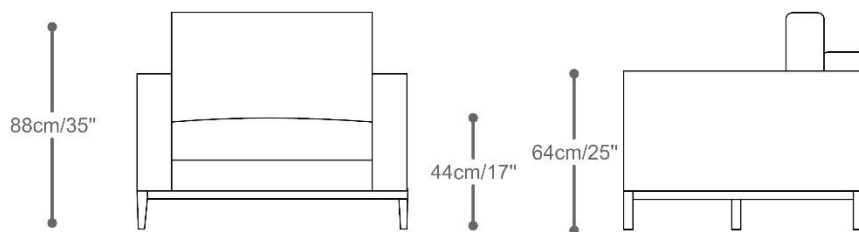

BRETON

SOFA
BUZIOS

SOFÁ
BUZIOS

BRETON

Com 2 braços

— 180/190/200/210/220/230/240/250/260/270/280/290/300cm/
70/75/79/53/87/90/95/95/102/106/110/114/118" —

Com 1 braço

— 163/183/203/223cm/
64/72/80/88" —

SOFÁ
BUZIOS

BRETON

Canto extendido

Canto chaise +puff terminal

SOFÁ
BUZIOS

BRETON

1l com 2 braços

90/100/110/160cm/
35/40/43/63"

Chaise com 1 braço

90/100/110/120/130cm/
35/40/43/47/51"

SOFÁ
BUZIOS

BRETON

Diferenciais:

- Opção de capa solta

SOFÁ
BUZIOS

BRETON