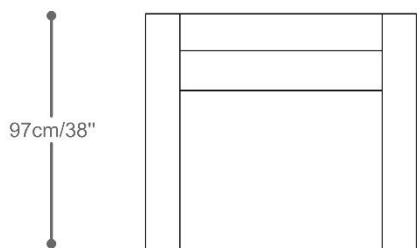

BRETON

SOFA
BUZIOS

SOFÁ
BUZIOS

BRETON

Com 2 braços

— 180/190/200/210/220/230/240/250/260/270/280/290/300cm/
70/75/79/53/87/90/95/95/102/106/110/114/118" —

Com 1 braço

— 163/183/203/223cm/
64/72/80/88" —

SOFÁ
BUZIOS

BRETON

Canto extendido

Canto chaise +puff terminal

SOFÁ
BUZIOS

BRETON

1l com 2 braços

90/100/110/160cm/
35/40/43/63"

Chaise com 1 braço

90/100/110/120/130cm/
35/40/43/47/51"

SOFÁ
BUZIOS

BRETON

Diferenciais:

- Opção de capa solta

SOFÁ
BUZIOS

BRETON