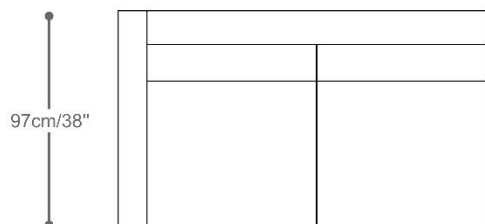

BRETON

SOFA
BUZIOS

SOFÁ
BUZIOS

BRETON

Com 2 braços

— 180/190/200/210/220/230/240/250/260/270/280/290/300cm/
70/75/79/53/87/90/95/95/102/106/110/114/118" —

Com 1 braço

— 163/183/203/223cm/
64/72/80/88" —

SOFÁ
BUZIOS

BRETON

Canto extendido

Canto chaise +puff terminal

SOFÁ
BUZIOS

BRETON

1l com 2 braços

90/100/110/160cm/
35/40/43/63"

Chaise com 1 braço

90/100/110/120/130cm/
35/40/43/47/51"

SOFÁ
BUZIOS

BRETON

Diferenciais:

- Opção de capa solta

SOFÁ
BUZIOS

BRETON